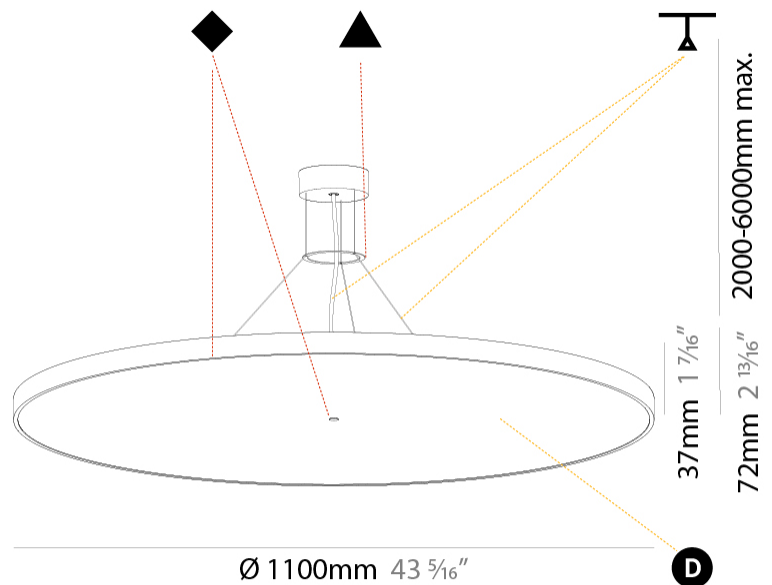

GENERAL

Series: Sign Diva
Subseries: Sign Diva
Partner: Prolicht
Division: Architectural
Installation: Suspension
Product Type: Pendant
Mounting Location: Ceiling
Light Distribution: Direct

PHYSICAL

Shape: Round
Diameter (mm): 1100
Diameter (in): 43 5/16
Height (mm): 86
Height (in): 3 3/8
Weight (kg): 19.475
Weight (lbs): 42.94
Diffuser: PMMA - Opal / Micro-Prism / Sparkling Secret / Vintage Industrial
Fixture Finish: SSR / BKV / CWI / CRY / HAB / UFT / ITA / RUA / FTG / MYG / LOD / PUS / FRO / FUP / KIA / POP / BLS / SPG / MEY / GOH / CHC / COM / ABZ / JAG / OBR / MOS / ROR
Fixture Material: PMMA / Extruded Aluminum / Steel
Cable Details: 2000mm/78 3/4" or 6000mm/236 1/4" Transparent Cable

ELECTRICAL

Lamp Type: LED (Zhaga Standard)
Input Wattage (W): 169.4
Total Output Wattage (W): 134
Dimming: Tri-Mode (Non-Dimming and Phase Dimming (120Vac only) and 0-10V Dimming)
Driver Included: Yes
Driver Location: Integrated
Driver Type: Constant Current - Universal
Driver Class: Class 2
Input Voltage (V): 120 - 277
Constant Current (MA): 600

LED

Color Temperature (°K): 2700 / 3000 / 3500 / 4000
Max. Delivered Lumen (lm): 16140 / 19520 / 19933 / 20340
CRI: >90 CRI
Lamp Life (hrs): 50000

OPTICAL

RATINGS AND CERTIFICATIONS

Certified By: Certified for North American Standards
IP rating: IP20