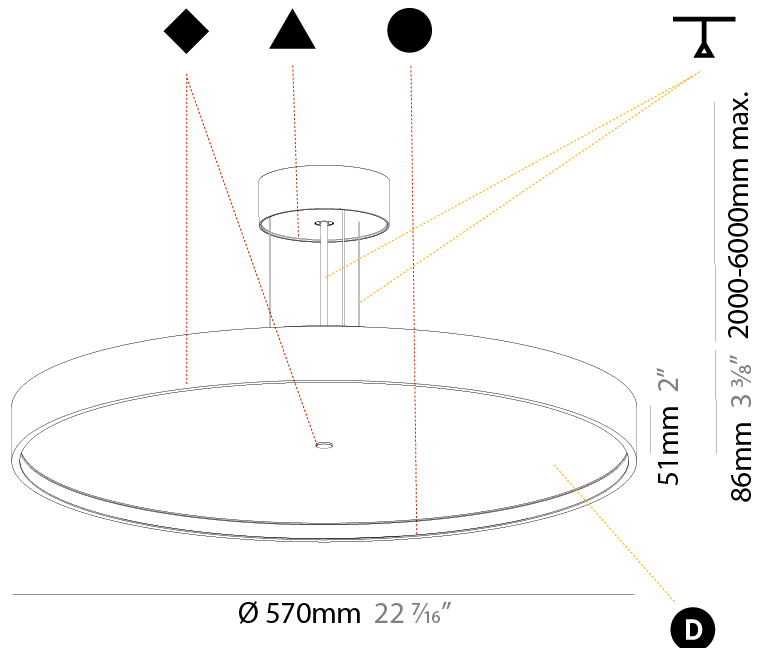

GENERAL

Series: Sign Diva
Subseries: Sign Diva Korona
Partner: Prolicht
Division: Architectural
Installation: Suspension
Product Type: Pendant
Mounting Location: Ceiling
Light Distribution: Direct

PHYSICAL

Shape: Round
Diameter (mm): 570
Diameter (in): 22 7/16
Height (mm): 86
Height (in): 3 3/8
Weight (kg): 8.067
Weight (lbs): 17.78

Diffuser: PMMA - Opal / Micro-Prism / Sparkling Secret / Vintage Industrial

Fixture Finish: SSR / BKV / CWI / CRY / HAB / UFT / ITA / RUA / FTG / MYG / LOD / PUS / FRO / FUP / KIA / POP / BLS / SPG / MEY / GOH / CHC / COM / ABZ / JAG / OBR / MOS / ROR

Fixture Material: PMMA / Extruded Aluminum / Steel

Cable Details: 2000mm/78 3/4" or 6000mm/236 1/4" Transparent Cable

ELECTRICAL

Lamp Type: LED (Zhaga Standard)
Input Wattage (W): 49
Total Output Wattage (W): 46.9
Dimming: Tri-Mode (Non-Dimming and Phase Dimming (120Vac only) and 0-10V Dimming)
Driver Included: Yes
Driver Location: Integrated
Driver Type: Constant Current - Universal
Driver Class: Class 2
Input Voltage (V): 120 - 277
Constant Current (MA): 350

LED

Color Temperature (°K): 2700 / 3000 / 3500 / 4000
Max. Delivered Lumen (lm): 4978 / 5337 / 5384 / 5494
Nominal Lumen (lm): 6199 / 6646 / 6705 / 6842
CRI: >90 CRI
Lamp Life (hrs): 50000

OPTICAL

RATINGS AND CERTIFICATIONS

Certified By: Certified for North American Standards
IP rating: IP20