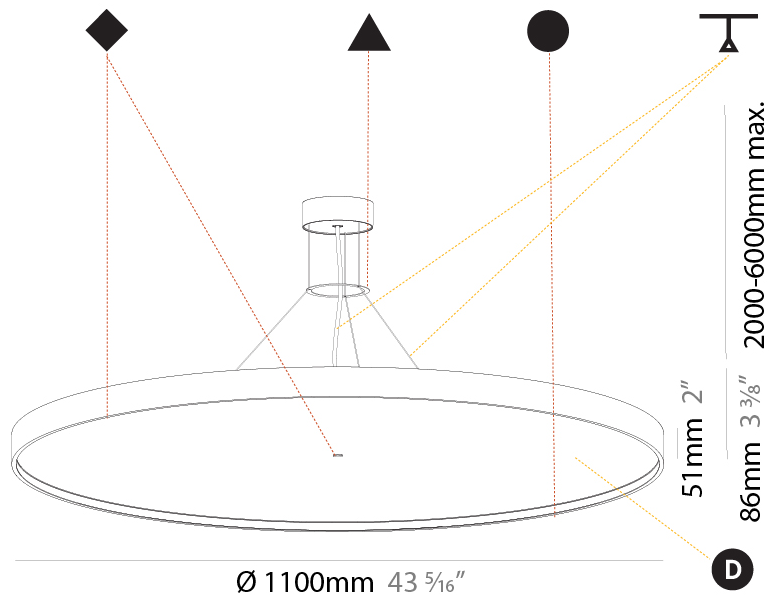

GENERAL

Series: Sign Diva
Subseries: Sign Diva Korona
Partner: Prolicht
Division: Architectural
Installation: Suspension
Product Type: Pendant
Mounting Location: Ceiling
Light Distribution: Direct

PHYSICAL

Shape: Round
Diameter (mm): 1100
Diameter (in): 43 ⁵/₁₆"
Height (mm): 86
Height (in): 3 ³/₈"
Max. Overall Height (mm): 2086
Max. Overall Height (in): 82 ¹/₈"
Weight (kg): 19.986
Weight (lbs): 44.06
Diffuser: PMMA - Opal / Micro-Prism / Sparkling Secret / Vintage Industrial
Fixture Finish: SSR / BKV / CWI / CRY / HAB / UFT / ITA / RUA / FTG / MYG / LOD / PUS / FRO / FUP / KIA / POP / BLS / SPG / MEY / GOH / CHC / COM / ABZ / JAG / OBR / MOS / ROR
Fixture Material: PMMA / Extruded Aluminum / Steel
Cable Details: 2000mm or 6000mm Transparent Cable

ELECTRICAL

Lamp Type: LED (Zhaga Standard)
Input Wattage (W): 145
Total Output Wattage (W): 135
Dimming: Tri-Mode (Non-Dimming and Phase Dimming (120Vac only) and 0-10V Dimming)
Driver Included: Yes
Driver Location: Integrated
Driver Type: Constant Current - Universal
Driver Class: Class 2
Input Voltage (V): 120 - 277
Constant Current (MA): 600

LED

Color Temperature (°K): 2700 / 3000 / 3500 / 4000
Max. Delivered Lumen (lm): 15931 / 17172 / 19937 / 20344
Nominal Lumen (lm): 18837 / 20305 / 23575 / 24056
CRI: >90 CRI
Lamp Life (hrs): 50000

OPTICAL

RATINGS AND CERTIFICATIONS

Certified By: Certified for North American Standards
IP rating: IP20