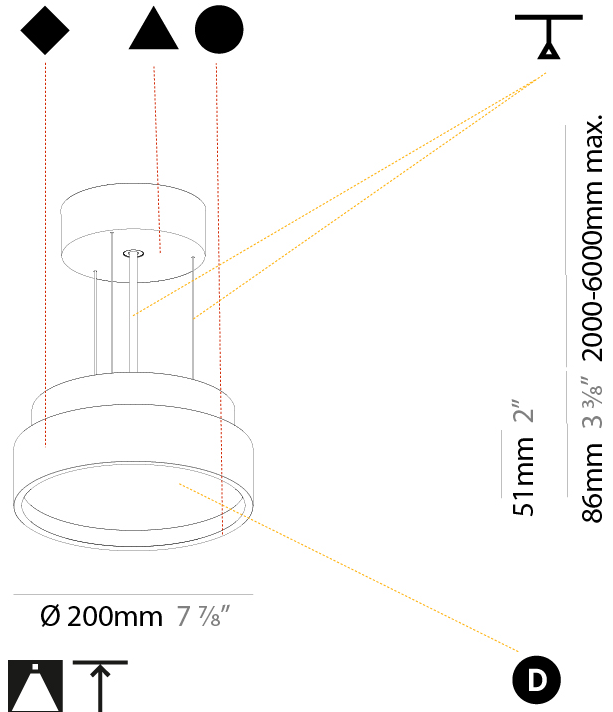

GENERAL

Series: Sign Diva
Subseries: Sign Diva Korona
Partner: Prolicht
Division: Architectural
Installation: Suspension
Product Type: Pendant
Mounting Location: Ceiling
Light Distribution: Direct

PHYSICAL

Shape: Round
Diameter (mm): 200
Diameter (in): 7 7/8
Height (mm): 86
Height (in): 3 3/8
Weight (kg): 1.873
Weight (lbs): 4.129
Diffuser: PMMA - Opal / Micro-Prism / Sparkling Secret / Vintage Industrial
Fixture Finish: SSR / BKV / CWI / CRY / HAB / UFT / ITA / RUA / FTG / MYG / LOD / PUS / FRO / FUP / KIA / POP / BLS / SPG / MEY / GOH / CHC / COM / ABZ / JAG / OBR / MOS / ROR
Fixture Material: PMMA / Extruded Aluminum / Steel
Cable Details: 2000mm/78 3/4" or 6000mm/236 1/4" Transparent Cable

ELECTRICAL

Lamp Type: LED (Zhaga Standard)
Input Wattage (W): 10
Total Output Wattage (W): 11
Dimming: Tri-Mode (Non-Dimming and Phase Dimming (120Vac only) and 0-10V Dimming)
Driver Included: Yes
Driver Location: Integrated
Driver Type: Constant Current - Universal
Driver Class: Class 2
Input Voltage (V): 120 - 277
Constant Current (MA): 350

LED

Color Temperature (°K): 2700 / 3000 / 3500 / 4000
Max. Delivered Lumen (lm): 836 / 895 / 903 / 921
Nominal Lumen (lm): 1280 / 1370 / 1382 / 1410
CRI: >90 CRI
Lamp Life (hrs): 50000

OPTICAL

RATINGS AND CERTIFICATIONS

Certified By: Certified for North American Standards
IP rating: IP20