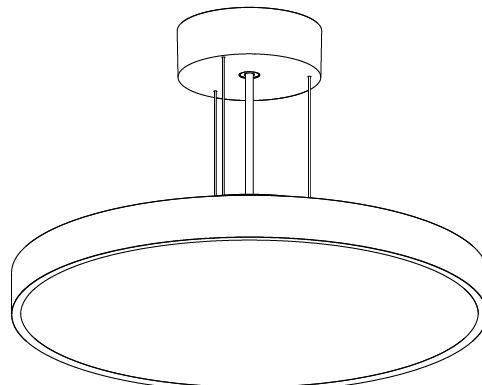

GENERAL

Series: Sign Diva
Subseries: Sign Diva Korona
Partner: Prolicht
Division: Architectural
Installation: Suspension
Product Type: Pendant
Mounting Location: Ceiling
Light Distribution: Direct

PHYSICAL

Shape: Round
Diameter (mm): 400
Diameter (in): 15 3/4
Height (mm): 86
Height (in): 3 3/8
Weight (kg): 3.302
Weight (lbs): 7.28
Diffuser: PMMA - Opal / Micro-Prism / Sparkling Secret / Vintage Industrial
Fixture Finish: SSR / BKV / CWI / CRY / HAB / UFT / ITA / RUA / FTG / MYG / LOD / PUS / FRO / FUP / KIA / POP / BLS / SPG / MEY / GOH / CHC / COM / ABZ / JAG / OBR / MOS / ROR
Fixture Material: PMMA / Extruded Aluminum / Steel
Cable Details: 2000mm/78 3/4" or 6000mm/236 1/4" Transparent Cable

ELECTRICAL

Lamp Type: LED (Zhaga Standard)
Input Wattage (W): 17
Dimming: Tri-Mode (Non-Dimming and Phase Dimming (120Vac only) and 0-10V Dimming)
Driver Included: Yes
Driver Location: Integrated
Driver Type: Constant Current - Universal
Driver Class: Class 2
Input Voltage (V): 120 - 277
Constant Current (MA): 500

LED

Color Temperature (°K): 2700 / 3000 / 3500 / 4000
Max. Delivered Lumen (lm): 1807 / 1943 / 1951 / 1991
Nominal Lumen (lm): 2250 / 2420 / 2430 / 2480
CRI: >90 CRI
Lamp Life (hrs): 50000

OPTICAL

RATINGS AND CERTIFICATIONS

Certified By: Certified for North American Standards
IP rating: IP20

51mm 2"
86mm 3 3/8"   2000-6000mm max.

Ø 400mm 15 3/4"