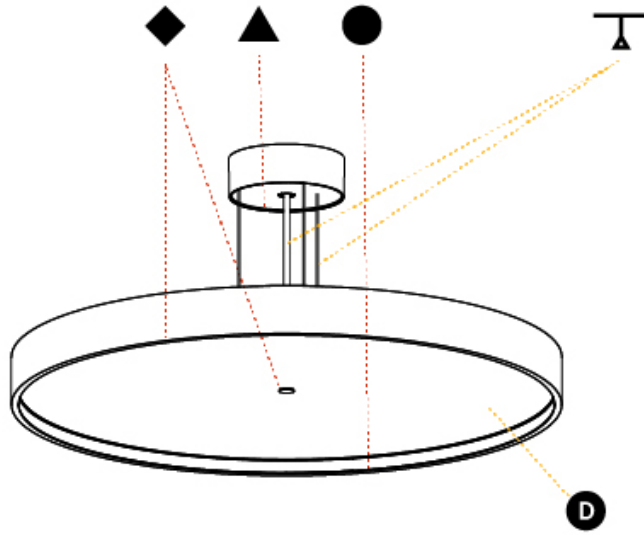

SIGN DIVA KORONA SUSPENSION

A300013-

PROJECT _____

TYPE _____

SPECIFIER _____

QUANTITY _____

DATE _____

A