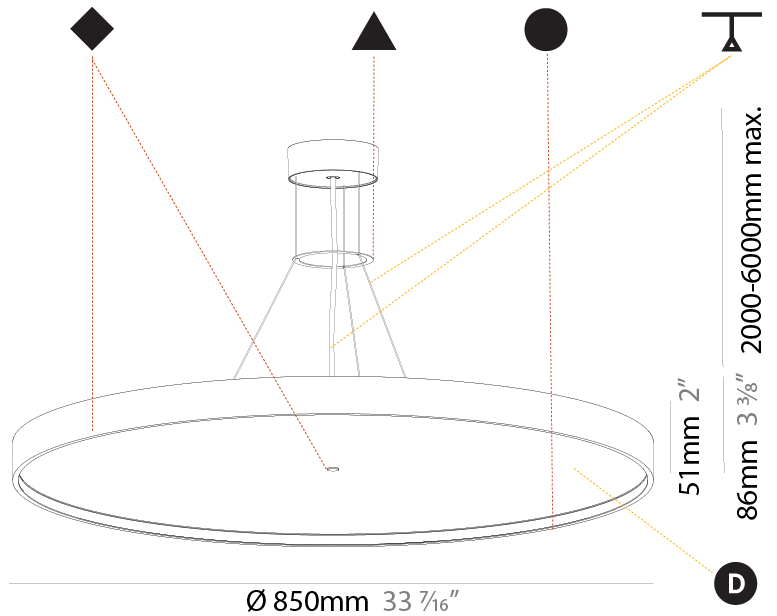

GENERAL

Series: Sign Diva
Subseries: Sign Diva Korona
Partner: Prolicht
Division: Architectural
Installation: Suspension
Product Type: Pendant
Mounting Location: Ceiling
Light Distribution: Direct

PHYSICAL

Shape: Round
Diameter (mm): 850
Diameter (in): 33 7/16
Height (mm): 86
Height (in): 3 3/8
Max. Overall Height (mm): 2086
Max. Overall Height (in): 82 1/8
Weight (kg): 14.399
Weight (lbs): 31.74
Diffuser: PMMA - Opal / Micro-Prism / Sparkling Secret / Vintage Industrial
Fixture Finish: SSR / BKV / CWI / CRY / HAB / UFT / ITA / RUA / FTG / MYG / LOD / PUS / FRO / FUP / KIA / POP / BLS / SPG / MEY / GOH / CHC / COM / ABZ / JAG / OBR / MOS / ROR
Fixture Material: PMMA / Extruded Aluminum / Steel
Cable Details: 2000mm or 6000mm Transparent Cable

ELECTRICAL

Lamp Type: LED (Zhaga Standard)
Input Wattage (W): 96.8
Total Output Wattage (W): 76.8
Dimming: Tri-Mode (Non-Dimming and Phase Dimming (120Vac only) and 0-10V Dimming)
Driver Included: Yes
Driver Location: Integrated
Driver Type: Constant Current - Universal
Driver Class: Class 2
Input Voltage (V): 120 - 277
Constant Current (MA): 600

LED

Color Temperature (°K): 2700 / 3000 / 3500 / 4000
Max. Delivered Lumen (lm): 9094 / 9806 / 11385 / 11617
Nominal Lumen (lm): 10753 / 11596 / 13461 / 13736
CRI: >90 CRI
Lamp Life (hrs): 50000

OPTICAL

RATINGS AND CERTIFICATIONS

Certified By: Certified for North American Standards
IP rating: IP20